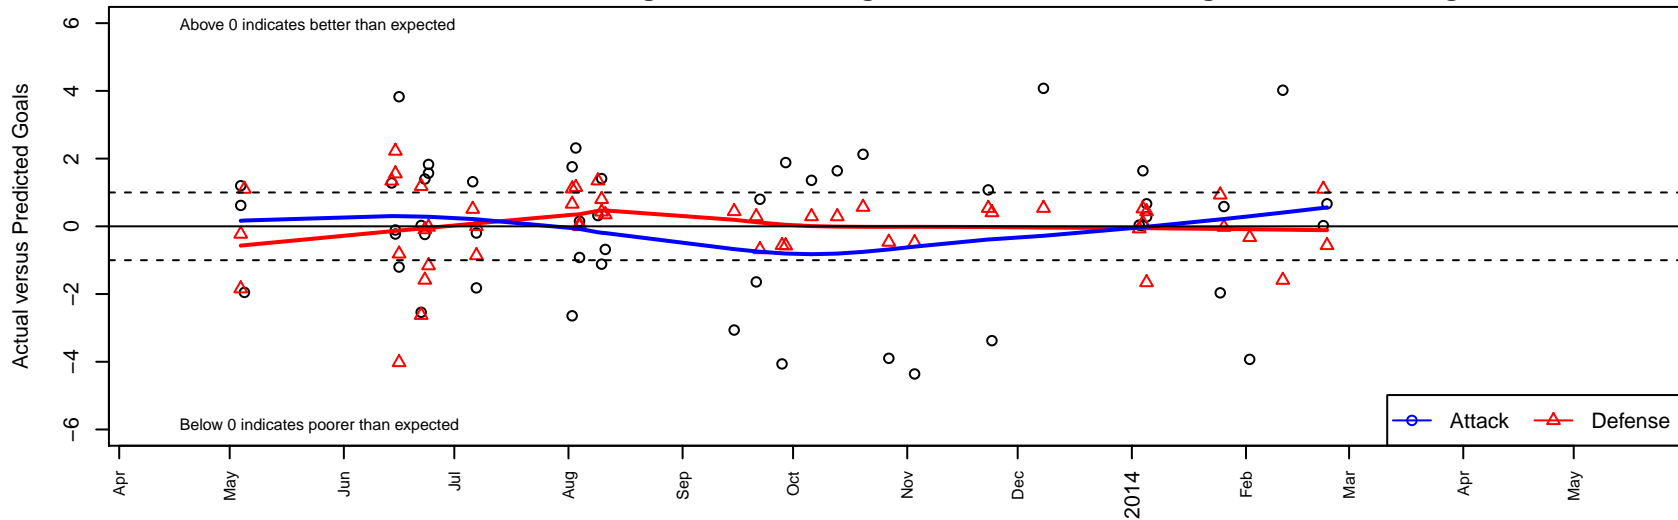

Tacoma United Chelsea B98
Dots are actual minus expected GF (blue circles) and GA (red triangles).
Blue line is smoothed change in attack strength. Red is smoothed change in defense strength.